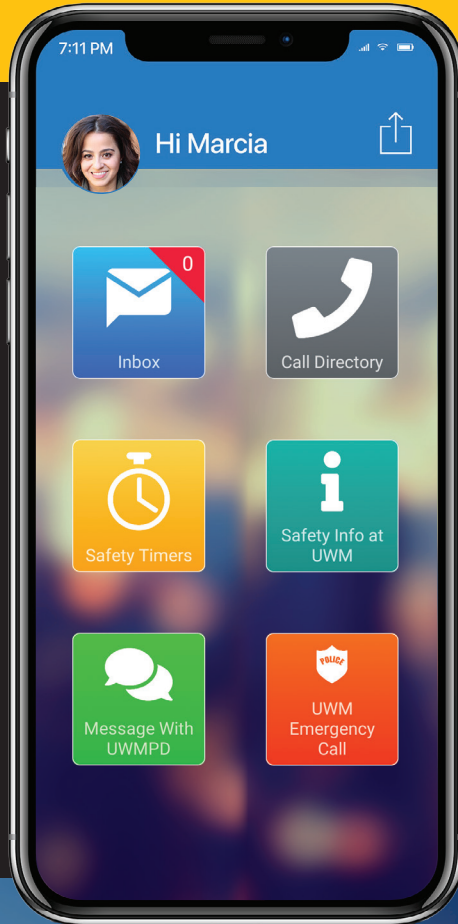

Stay Safe - get the Rave Guardian app

Easy Access:

Get Emergency messages by wi-fi, even without a phone signal!

Never Walk Alone:

Share information with trusted friends, family and police.

Text:

Need a SAFEWALK? See something suspicious? Report a crime? Have a tip?

Key Phone #'s:

Easy connections to local police departments and other resources.

Quick Info:

Takes you directly to campus safety resources.

Help is On the Way:

Call UWMPD and share your location for a quicker and accurate response.

24/7, TWO-WAY CONNECTIVITY BETWEEN STUDENTS & CAMPUS POLICE

(AND OTHER SECURITY RESOURCES)

University Police Department